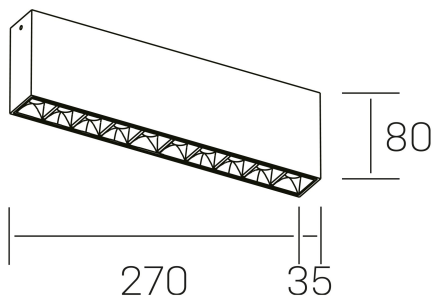

n ses
K51300.02.SR.BK-BK.45.ST.9.27

GENERAL DETAILS

INSTALLATION	Surface
FINISHES ALUMINIUM	Black-Black
LIGHT DIRECTION	Fixed
BEAM ANGLE	45°
INT/EXT IP DEGREE	IP20
MATERIAL	Aluminum
IK DEGREE	IK 6
UTILIZATION	Indoor
WARRANTY	3 years

GENERAL DIMENSIONS

DIMENSIONS	270×35 mm
HEIGHT	h 80 mm
DIMENSIONES DE EMBALAJE	290 × 150 × 45 mm

*Please might expect a max.15% figure reduction in finishes other than white