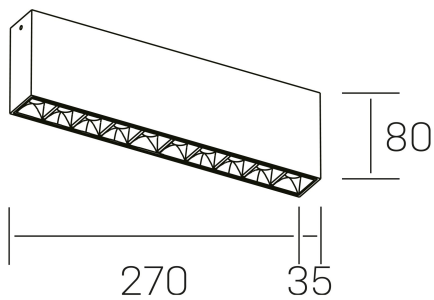

nses
K51300.02.SR.BK-BK.30.ST.9.40

GENERAL DETAILS

INSTALLATION	Surface
FINISHES ALUMINIUM	Black-Black
LIGHT DIRECTION	Fixed
BEAM ANGLE	30°
INT/EXT IP DEGREE	IP20
MATERIAL	Aluminum
IK DEGREE	IK 6
UTILIZATION	Indoor
WARRANTY	5 years

ELECTRICAL DETAILS

LAMP	LED
POWER	20 W
COLOUR TEMPERATURE	4000K
LUMINOUS FLUX	1630 Lm
EFFICACY DIMMING	78 Lm/W
DIMABLE	No Dim
DRIVER	Integrated
CLASS PROTECTION	II
COLOUR RENDERING INDEX	CRI>90
VOLTAGE	220-240 V
CURRENT INTENSITY	600 mA
LIFE TIME	50.000 h

GENERAL DIMENSIONS

DIMENSIONS	.02 (270x35mm)
HEIGHT	h 80 mm
DIMENSIONES DE EMBALAJE	290 × 150 × 45 mm

*Please might expect a max.15% figure reduction in finishes other than white