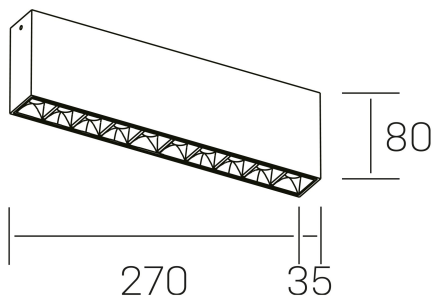

**n ses**  
K51300.02.SR.BK-BK.30.ST.9.40

#### GENERAL DETAILS

INSTALLATION	Surface
FINISHES ALUMINIUM	Black-Black
LIGHT DIRECTION	Fixed
BEAM ANGLE	30°
INT/EXT IP DEGREE	IP20
MATERIAL	Aluminum
IK DEGREE	IK 6
UTILIZATION	Indoor
WARRANTY	3 years

#### GENERAL DIMENSIONS

DIMENSIONS	270×35 mm
HEIGHT	h 80 mm
DIMENSIONES DE EMBALAJE	290 × 150 × 45 mm

\*Please might expect a max.15% figure reduction in finishes other than white