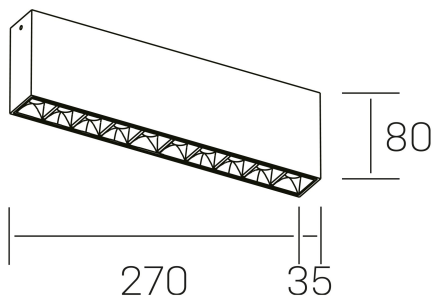

nseS
K51300.02.SR.BK-BK.30.ST.9.30

GENERAL DETAILS

INSTALLATION	Surface
FINISHES ALUMINIUM	Black-Black
LIGHT DIRECTION	Fixed
BEAM ANGLE	30°
INT/EXT IP DEGREE	IP20
MATERIAL	Aluminum
IK DEGREE	IK 6
UTILIZATION	Indoor
WARRANTY	3 years

ELECTRICAL DETAILS

LAMP	LED
POWER	20 W
COLOUR TEMPERATURE	3000K
LUMINOUS FLUX	1530 Lm
EFFICACY DIMMING	73 Lm/W
DIMABLE	No Dim
DRIVER	Integrated
CLASS PROTECTION	II
COLOUR RENDERING INDEX	CRI>90
VOLTAGE	220-240 V
FRECUENCIA	50-60 Hz
CURRENT INTENSITY	600 mA
LIFE TIME	50.000 h

GENERAL DIMENSIONS

DIMENSIONS	270×35 mm
HEIGHT	h 80 mm
DIMENSIONES DE EMBALAJE	290 × 150 × 45 mm

*Please might expect a max.15% figure reduction in finishes other than white