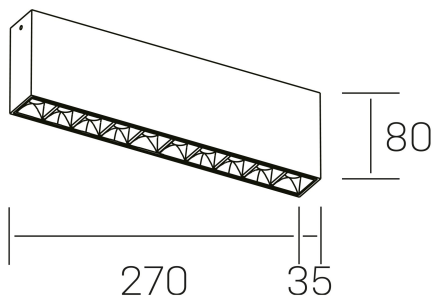

GENERAL DETAILS

INSTALLATION	Surface
FINISHES ALUMINIUM	Black-Black
LIGHT DIRECTION	Fixed
BEAM ANGLE	30°
INT/EXT IP DEGREE	IP20
MATERIAL	Aluminum
IK DEGREE	IK 6
UTILIZATION	Indoor
WARRANTY	3 years

ELECTRICAL DETAILS

LAMP	LED
POWER	20 W
COLOUR TEMPERATURE	3000K
LUMINOUS FLUX	1530 Lm
EFFICACY DIMMING	73 Lm/W
DIMABLE	No Dim
DRIVER	Integrated
CLASS PROTECTION	II
COLOUR RENDERING INDEX	CRI>90
VOLTAGE	220-240 V
FRECUENCIA	50-60 Hz
CURRENT INTENSITY	600 mA
LIFE TIME	50.000 h

GENERAL DIMENSIONS

DIMENSIONS	270×35 mm
HEIGHT	h 80 mm
DIMENSIONES DE EMBALAJE	290 × 150 × 45 mm

*Please might expect a max.15% figure reduction in finishes other than white