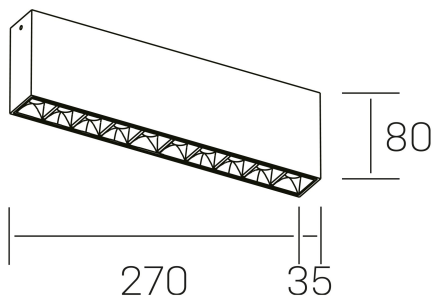

GENERAL DETAILS

INSTALLATION	Surface
FINISHES ALUMINIUM	Black-Black
LIGHT DIRECTION	Fixed
BEAM ANGLE	30°
INT/EXT IP DEGREE	IP20
MATERIAL	Aluminum
IK DEGREE	IK 6
UTILIZATION	Indoor
WARRANTY	3 years

ELECTRICAL DETAILS

LAMP	LED
POWER	20 W
COLOUR TEMPERATURE	2700K
LUMINOUS FLUX	1430 Lm
EFFICACY DIMMING	68 Lm/W
DIMABLE	No Dim
DRIVER	Integrated
CLASS PROTECTION	II
COLOUR RENDERING INDEX	CRI>90
VOLTAGE	220-240 V
FRECUENCIA	50-60 Hz
CURRENT INTENSITY	600 mA
LIFE TIME	35.000 h

GENERAL DIMENSIONS

DIMENSIONS	270×35 mm
HEIGHT	h 80 mm
DIMENSIONES DE EMBALAJE	290 × 150 × 45 mm

*Please might expect a max.15% figure reduction in finishes other than white