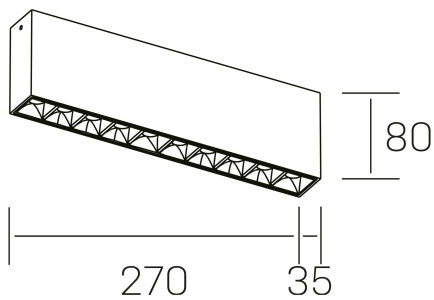

nseS
K51300.02.SR.BK-BK.30.ST.9.27

GENERAL DETAILS

INSTALLATION	Surface
FINISHES ALUMINIUM	Black-Black
LIGHT DIRECTION	Fixed
BEAM ANGLE	30°
INT/EXT IP DEGREE	IP20
MATERIAL	Aluminum
IK DEGREE	IK 6
UTILIZATION	Indoor
WARRANTY	5 years

ELECTRICAL DETAILS

LAMP	LED
POWER	20 W
COLOUR TEMPERATURE	2700K
LUMINOUS FLUX	1430 Lm
EFFICACY DIMMING	68 Lm/W
DIMABLE	No Dim
DRIVER	Integrated
CLASS PROTECTION	II
COLOUR RENDERING INDEX	CRI>90
VOLTAGE	220-240 V
CURRENT INTENSITY	600 mA
LIFE TIME	50.000 h

GENERAL DIMENSIONS

DIMENSIONS	.02 (270x35mm)
HEIGHT	h 80 mm
DIMENSIONES DE EMBALAJE	290 × 150 × 45 mm

*Please might expect a max.15% figure reduction in finishes other than white