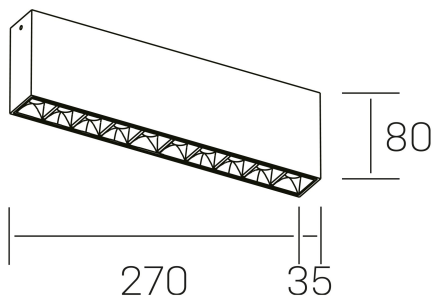

n ses
K51300.02.SR.BK-BK.30.ST.9.27

GENERAL DETAILS

INSTALLATION	Surface
FINISHES ALUMINIUM	Black-Black
LIGHT DIRECTION	Fixed
BEAM ANGLE	30°
INT/EXT IP DEGREE	IP20
MATERIAL	Aluminum
IK DEGREE	IK 6
UTILIZATION	Indoor
WARRANTY	3 years

GENERAL DIMENSIONS

DIMENSIONS	270×35 mm
HEIGHT	h 80 mm
DIMENSIONES DE EMBALAJE	290 × 150 × 45 mm

*Please might expect a max.15% figure reduction in finishes other than white