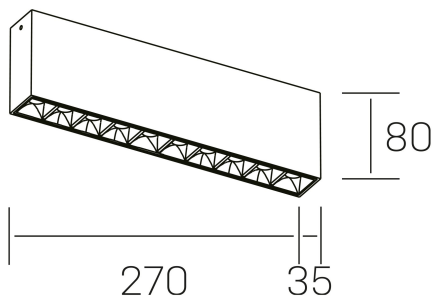

n ses
K51300.02.SR.BK-BK.15.ST.9.40

GENERAL DETAILS

INSTALLATION	Surface
FINISHES ALUMINIUM	Black-Black
LIGHT DIRECTION	Fixed
BEAM ANGLE	15°
INT/EXT IP DEGREE	IP20
MATERIAL	Aluminum
IK DEGREE	IK 6
UTILIZATION	Indoor
WARRANTY	5 years

ELECTRICAL DETAILS

LAMP	LED
POWER	20 W
COLOUR TEMPERATURE	4000K
LUMINOUS FLUX	1630 Lm
EFFICACY DIMMING	78 Lm/W
DIMABLE	No Dim
DRIVER	Integrated
CLASS PROTECTION	II
COLOUR RENDERING INDEX	CRI>90
VOLTAGE	220-240 V
CURRENT INTENSITY	600 mA
LIFE TIME	50.000 h

GENERAL DIMENSIONS

DIMENSIONS	.02 (270x35mm)
HEIGHT	h 80 mm
DIMENSIONES DE EMBALAJE	290 × 150 × 45 mm

*Please might expect a max.15% figure reduction in finishes other than white