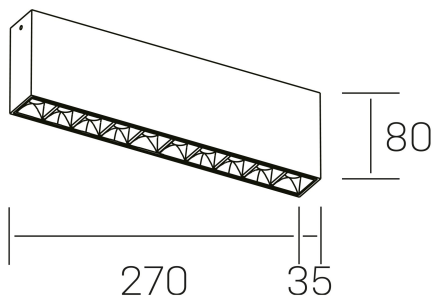

n ses
K51300.02.SR.BK-BK.15.ST.9.40

GENERAL DETAILS

| | |
|--------------------|-------------|
| INSTALLATION | Surface |
| FINISHES ALUMINIUM | Black-Black |
| LIGHT DIRECTION | Fixed |
| BEAM ANGLE | 15° |
| INT/EXT IP DEGREE | IP20 |
| MATERIAL | Aluminum |
| IK DEGREE | IK 6 |
| UTILIZATION | Indoor |
| WARRANTY | 3 years |

GENERAL DIMENSIONS

| | |
|-------------------------|-------------------|
| DIMENSIONS | 270×35 mm |
| HEIGHT | h 80 mm |
| DIMENSIONES DE EMBALAJE | 290 × 150 × 45 mm |

*Please might expect a max.15% figure reduction in finishes other than white