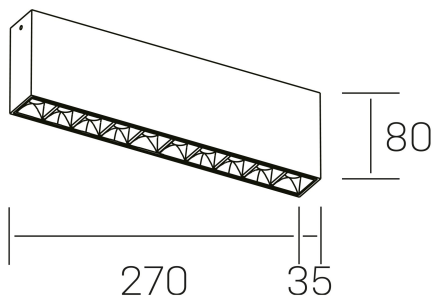

## GENERAL DETAILS

INSTALLATION	Surface
FINISHES ALUMINIUM	Black-Black
LIGHT DIRECTION	Fixed
BEAM ANGLE	15°
INT/EXT IP DEGREE	IP20
MATERIAL	Aluminum
IK DEGREE	IK 6
UTILIZATION	Indoor
WARRANTY	3 years

## GENERAL DIMENSIONS

DIMENSIONS	270×35 mm
HEIGHT	h 80 mm
DIMENSIONES DE EMBALAJE	290 × 150 × 45 mm

\*Please might expect a max.15% figure reduction in finishes other than white