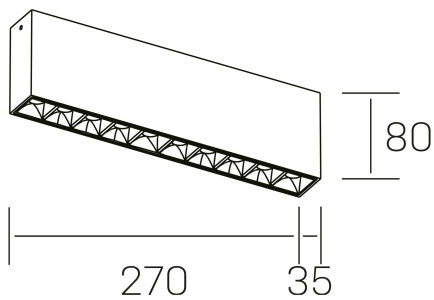

n ses
K51300.02.SR.BK-BK.15.ST.9.30

GENERAL DETAILS

INSTALLATION	Surface
FINISHES ALUMINIUM	Black-Black
LIGHT DIRECTION	Fixed
BEAM ANGLE	15°
INT/EXT IP DEGREE	IP20
MATERIAL	Aluminum
IK DEGREE	IK 6
UTILIZATION	Indoor
WARRANTY	3 years

ELECTRICAL DETAILS

LAMP	LED
POWER	20 W
COLOUR TEMPERATURE	3000K
LUMINOUS FLUX	1530 Lm
EFFICACY DIMMING	73 Lm/W
DIMABLE	No Dim
DRIVER	Integrated
CLASS PROTECTION	II
COLOUR RENDERING INDEX	CRI>90
VOLTAGE	220-240 V
FRECUENCIA	50-60 Hz
CURRENT INTENSITY	600 mA
LIFE TIME	50.000 h

GENERAL DIMENSIONS

DIMENSIONS	270×35 mm
HEIGHT	h 80 mm
DIMENSIONES DE EMBALAJE	290 × 150 × 45 mm

*Please might expect a max.15% figure reduction in finishes other than white