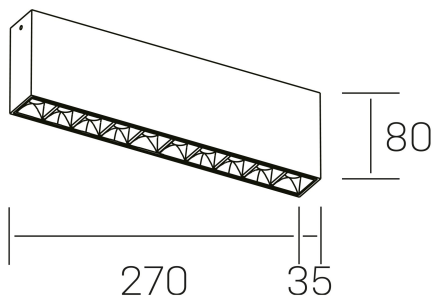

#### GENERAL DETAILS

INSTALLATION	Surface
FINISHES ALUMINIUM	Black-Black
LIGHT DIRECTION	Fixed
BEAM ANGLE	15°
INT/EXT IP DEGREE	IP20
MATERIAL	Aluminum
IK DEGREE	IK 6
UTILIZATION	Indoor
WARRANTY	3 years

#### GENERAL DIMENSIONS

DIMENSIONS	270×35 mm
HEIGHT	h 80 mm
DIMENSIONES DE EMBALAJE	290 × 150 × 45 mm

\*Please might expect a max.15% figure reduction in finishes other than white