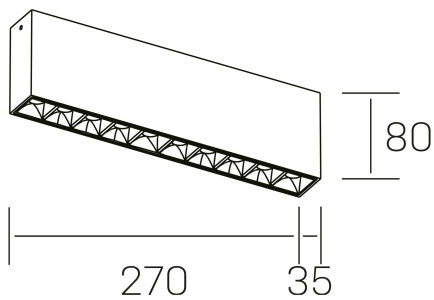

n ses
K51300.02.SR.BK-BK.15.ST.9.27

GENERAL DETAILS

| | |
|--------------------|-------------|
| INSTALLATION | Surface |
| FINISHES ALUMINIUM | Black-Black |
| LIGHT DIRECTION | Fixed |
| BEAM ANGLE | 15° |
| INT/EXT IP DEGREE | IP20 |
| MATERIAL | Aluminum |
| IK DEGREE | IK 6 |
| UTILIZATION | Indoor |
| WARRANTY | 5 years |

ELECTRICAL DETAILS

| | |
|------------------------|------------|
| LAMP | LED |
| POWER | 20 W |
| COLOUR TEMPERATURE | 2700K |
| LUMINOUS FLUX | 1430 Lm |
| EFFICACY DIMMING | 68 Lm/W |
| DIMABLE | No Dim |
| DRIVER | Integrated |
| CLASS PROTECTION | II |
| COLOUR RENDERING INDEX | CRI>90 |
| VOLTAGE | 220-240 V |
| CURRENT INTENSITY | 600 mA |
| LIFE TIME | 50.000 h |

GENERAL DIMENSIONS

| | |
|-------------------------|-------------------|
| DIMENSIONS | .02 (270x35mm) |
| HEIGHT | h 80 mm |
| DIMENSIONES DE EMBALAJE | 290 × 150 × 45 mm |

*Please might expect a max.15% figure reduction in finishes other than white