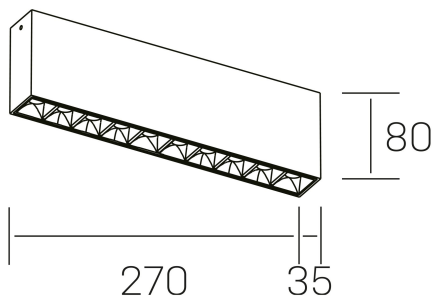

n ses
K51300.02.SR.BK-BK.15.ST.9.27

GENERAL DETAILS

INSTALLATION	Surface
FINISHES ALUMINIUM	Black-Black
LIGHT DIRECTION	Fixed
BEAM ANGLE	15°
INT/EXT IP DEGREE	IP20
MATERIAL	Aluminum
IK DEGREE	IK 6
UTILIZATION	Indoor
WARRANTY	3 years

GENERAL DIMENSIONS

DIMENSIONS	270×35 mm
HEIGHT	h 80 mm
DIMENSIONES DE EMBALAJE	290 × 150 × 45 mm

*Please might expect a max.15% figure reduction in finishes other than white