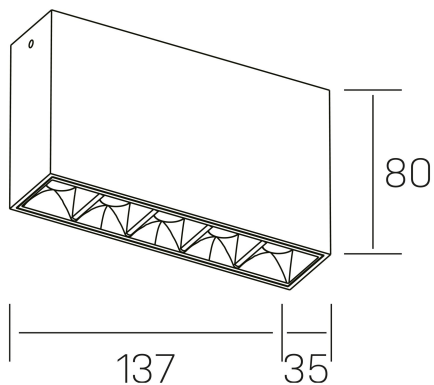

nses
K51300.01.SR.WH-BK.45.ST.9.40

GENERAL DETAILS

INSTALLATION	Surface
FINISHES ALUMINIUM	Black-White
LIGHT DIRECTION	Fixed
BEAM ANGLE	45°
INT/EXT IP DEGREE	IP20
MATERIAL	Aluminum
IK DEGREE	IK 6
UTILIZATION	Indoor
WARRANTY	3 years

ELECTRICAL DETAILS

LAMP	LED
POWER	10W
COLOUR TEMPERATURE	4000K
LUMINOUS FLUX	915 Lm
EFFICACY DIMMING	76 Lm/W
DIMABLE	No Dim
DRIVER	Integrated
CLASS PROTECTION	II
COLOUR RENDERING INDEX	CRI>90
VOLTAGE	220-240 V
FRECUENCIA	50-60 Hz
CURRENT INTENSITY	700 mA
LIFE TIME	35.000 h

GENERAL DIMENSIONS

DIMENSIONS	137×35 mm
HEIGHT	h 80 mm
DIMENSIONES DE EMBALAJE	160 × 150 × 45 mm

*Please might expect a max.15% figure reduction in finishes other than white