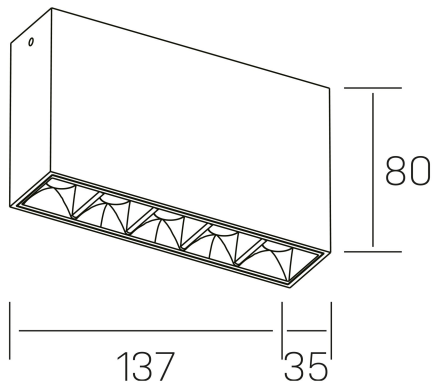

#### GENERAL DETAILS

INSTALLATION	Surface
FINISHES ALUMINIUM	Black-White
LIGHT DIRECTION	Fixed
BEAM ANGLE	45°
INT/EXT IP DEGREE	IP20
MATERIAL	Aluminum
IK DEGREE	IK 6
UTILIZATION	Indoor
WARRANTY	3 years

#### GENERAL DIMENSIONS

DIMENSIONS	137×35 mm
HEIGHT	h 80 mm
DIMENSIONES DE EMBALAJE	160 × 150 × 45 mm

\*Please might expect a max.15% figure reduction in finishes other than white