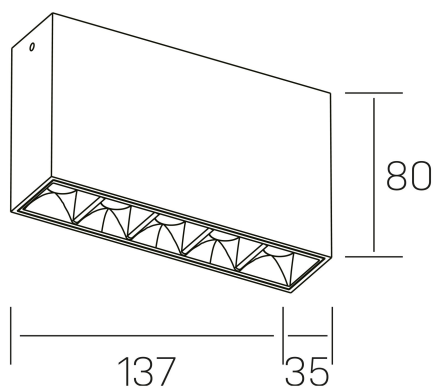

nses
K51300.01.SR.WH-BK.45.ST.9.30

GENERAL DETAILS

INSTALLATION	Surface
FINISHES ALUMINIUM	Black-White
LIGHT DIRECTION	Fixed
BEAM ANGLE	45°
INT/EXT IP DEGREE	IP20
MATERIAL	Aluminum
IK DEGREE	IK 6
UTILIZATION	Indoor
WARRANTY	5 years

ELECTRICAL DETAILS

LAMP	LED
POWER	10W
COLOUR TEMPERATURE	3000K
LUMINOUS FLUX	875 Lm
EFFICACY DIMMING	73 Lm/W
DIMABLE	No Dim
DRIVER	Integrated
CLASS PROTECTION	II
COLOUR RENDERING INDEX	CRI>90
VOLTAGE	220-240 V
CURRENT INTENSITY	700 mA
LIFE TIME	50.000 h

GENERAL DIMENSIONS

DIMENSIONS	.01 (137x35mm)
HEIGHT	h 80 mm
DIMENSIONES DE EMBALAJE	160 × 150 × 45 mm

*Please might expect a max.15% figure reduction in finishes other than white