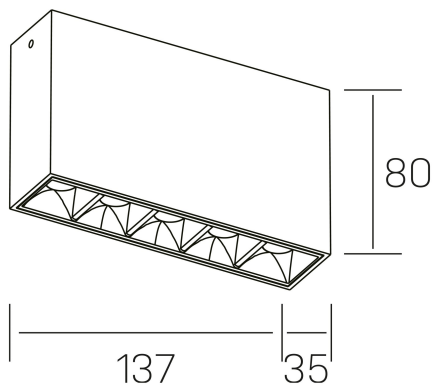

nses
K51300.01.SR.WH-BK.45.ST.9.30

GENERAL DETAILS

INSTALLATION	Surface
FINISHES ALUMINIUM	Black-White
LIGHT DIRECTION	Fixed
BEAM ANGLE	45°
INT/EXT IP DEGREE	IP20
MATERIAL	Aluminum
IK DEGREE	IK 6
UTILIZATION	Indoor
WARRANTY	3 years

ELECTRICAL DETAILS

LAMP	LED
POWER	10W
COLOUR TEMPERATURE	3000K
LUMINOUS FLUX	875 Lm
EFFICACY DIMMING	73 Lm/W
DIMABLE	No Dim
DRIVER	Integrated
CLASS PROTECTION	II
COLOUR RENDERING INDEX	CRI>90
VOLTAGE	220-240 V
FRECUENCIA	50-60 Hz
CURRENT INTENSITY	700 mA
LIFE TIME	50.000 h

GENERAL DIMENSIONS

DIMENSIONS	137×35 mm
HEIGHT	h 80 mm
DIMENSIONES DE EMBALAJE	160 × 150 × 45 mm

*Please might expect a max.15% figure reduction in finishes other than white