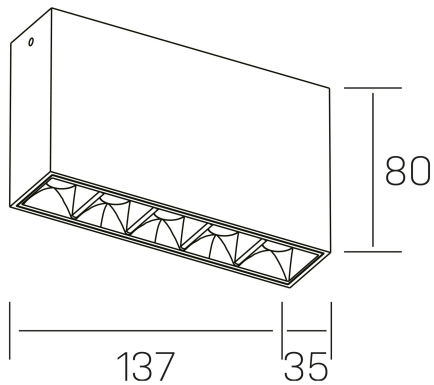

nses
K51300.01.SR.WH-BK.30.ST.9.40

GENERAL DETAILS

INSTALLATION	Surface
FINISHES ALUMINIUM	Black-White
LIGHT DIRECTION	Fixed
BEAM ANGLE	30°
INT/EXT IP DEGREE	IP20
MATERIAL	Aluminum
IK DEGREE	IK 6
UTILIZATION	Indoor
WARRANTY	3 years

ELECTRICAL DETAILS

LAMP	LED
POWER	10W
COLOUR TEMPERATURE	4000K
LUMINOUS FLUX	915 Lm
EFFICACY DIMMING	76 Lm/W
DIMABLE	No Dim
DRIVER	Integrated
CLASS PROTECTION	II
COLOUR RENDERING INDEX	CRI>90
VOLTAGE	220-240 V
FRECUENCIA	50-60 Hz
CURRENT INTENSITY	700 mA
LIFE TIME	50.000 h

GENERAL DIMENSIONS

DIMENSIONS	137×35 mm
HEIGHT	h 80 mm
DIMENSIONES DE EMBALAJE	160 × 150 × 45 mm

*Please might expect a max.15% figure reduction in finishes other than white