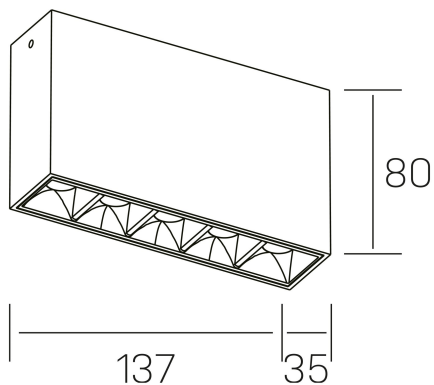

nses
K51300.01.SR.WH-BK.30.ST.9.40

GENERAL DETAILS

INSTALLATION	Surface
FINISHES ALUMINIUM	Black-White
LIGHT DIRECTION	Fixed
BEAM ANGLE	30°
INT/EXT IP DEGREE	IP20
MATERIAL	Aluminum
IK DEGREE	IK 6
UTILIZATION	Indoor
WARRANTY	3 years

ELECTRICAL DETAILS

LAMP	LED
POWER	10W
COLOUR TEMPERATURE	4000K
LUMINOUS FLUX	915 Lm
EFFICACY DIMMING	76 Lm/W
DIMABLE	No Dim
DRIVER	Integrated
CLASS PROTECTION	II
COLOUR RENDERING INDEX	CRI>90
VOLTAGE	220-240 V
FRECUENCIA	50-60 Hz
CURRENT INTENSITY	700 mA
LIFE TIME	35.000 h

GENERAL DIMENSIONS

DIMENSIONS	137×35 mm
HEIGHT	h 80 mm
DIMENSIONES DE EMBALAJE	160 × 150 × 45 mm

*Please might expect a max.15% figure reduction in finishes other than white