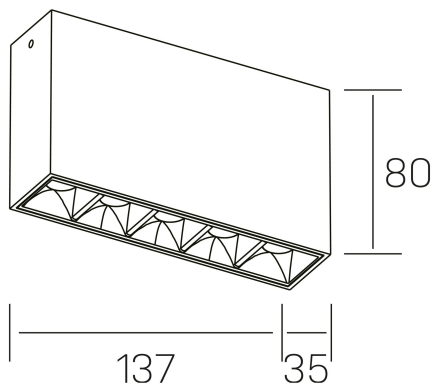

nses
K51300.01.SR.WH-BK.30.ST.9.30

GENERAL DETAILS

INSTALLATION	Surface
FINISHES ALUMINIUM	Black-White
LIGHT DIRECTION	Fixed
BEAM ANGLE	30°
INT/EXT IP DEGREE	IP20
MATERIAL	Aluminum
IK DEGREE	IK 6
UTILIZATION	Indoor
WARRANTY	3 years

ELECTRICAL DETAILS

LAMP	LED
POWER	10W
COLOUR TEMPERATURE	3000K
LUMINOUS FLUX	875 Lm
EFFICACY DIMMING	73 Lm/W
DIMABLE	No Dim
DRIVER	Integrated
CLASS PROTECTION	II
COLOUR RENDERING INDEX	CRI>90
VOLTAGE	220-240 V
FRECUENCIA	50-60 Hz
CURRENT INTENSITY	700 mA
LIFE TIME	50.000 h

GENERAL DIMENSIONS

DIMENSIONS	137×35 mm
HEIGHT	h 80 mm
DIMENSIONES DE EMBALAJE	160 × 150 × 45 mm

*Please might expect a max.15% figure reduction in finishes other than white