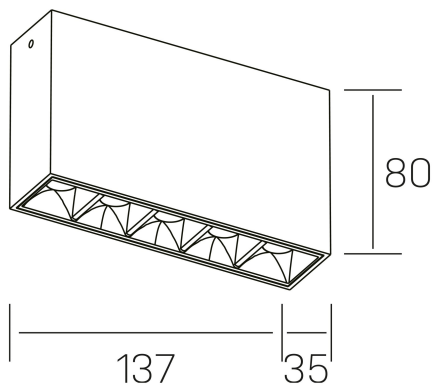

## GENERAL DETAILS

INSTALLATION	Surface
FINISHES ALUMINIUM	Black-White
LIGHT DIRECTION	Fixed
BEAM ANGLE	30°
INT/EXT IP DEGREE	IP20
MATERIAL	Aluminum
IK DEGREE	IK 6
UTILIZATION	Indoor
WARRANTY	5 years

## GENERAL DIMENSIONS

DIMENSIONS	.01 (137x35mm)
HEIGHT	h 80 mm
DIMENSIONES DE EMBALAJE	160 × 150 × 45 mm

\*Please might expect a max.15% figure reduction in finishes other than white