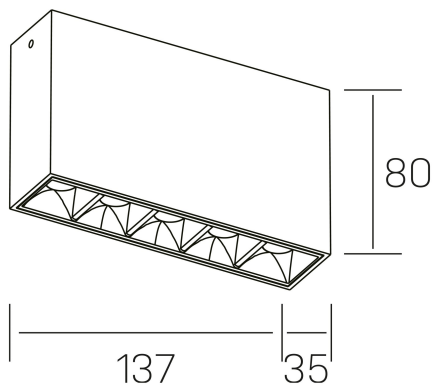

nses
K51300.01.SR.WH-BK.30.ST.9.30

GENERAL DETAILS

INSTALLATION	Surface
FINISHES ALUMINIUM	Black-White
LIGHT DIRECTION	Fixed
BEAM ANGLE	30°
INT/EXT IP DEGREE	IP20
MATERIAL	Aluminum
IK DEGREE	IK 6
UTILIZATION	Indoor
WARRANTY	3 years

ELECTRICAL DETAILS

LAMP	LED
POWER	10W
COLOUR TEMPERATURE	3000K
LUMINOUS FLUX	875 Lm
EFFICACY DIMMING	73 Lm/W
DIMABLE	No Dim
DRIVER	Integrated
CLASS PROTECTION	II
COLOUR RENDERING INDEX	CRI>90
VOLTAGE	220-240 V
FRECUENCIA	50-60 Hz
CURRENT INTENSITY	700 mA
LIFE TIME	35.000 h

GENERAL DIMENSIONS

DIMENSIONS	137×35 mm
HEIGHT	h 80 mm
DIMENSIONES DE EMBALAJE	160 × 150 × 45 mm

*Please might expect a max.15% figure reduction in finishes other than white