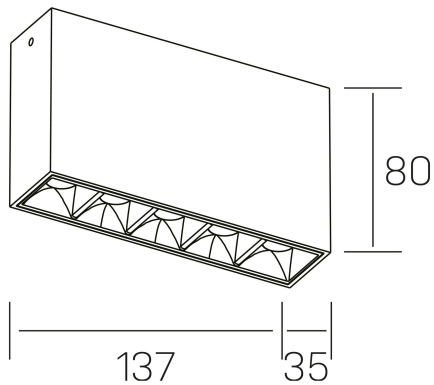

nses
K51300.01.SR.WH-BK.30.ST.9.27

GENERAL DETAILS

INSTALLATION	Surface
FINISHES ALUMINIUM	Black-White
LIGHT DIRECTION	Fixed
BEAM ANGLE	30°
INT/EXT IP DEGREE	IP20
MATERIAL	Aluminum
IK DEGREE	IK 6
UTILIZATION	Indoor
WARRANTY	3 years

ELECTRICAL DETAILS

LAMP	LED
POWER	10W
COLOUR TEMPERATURE	2700K
LUMINOUS FLUX	835 Lm
EFFICACY DIMMING	70 Lm/W
DIMABLE	No Dim
DRIVER	Integrated
CLASS PROTECTION	II
COLOUR RENDERING INDEX	CRI>90
VOLTAGE	220-240 V
FRECUENCIA	50-60 Hz
CURRENT INTENSITY	700 mA
LIFE TIME	35.000 h

GENERAL DIMENSIONS

DIMENSIONS	137×35 mm
HEIGHT	h 80 mm
DIMENSIONES DE EMBALAJE	160 × 150 × 45 mm

*Please might expect a max.15% figure reduction in finishes other than white