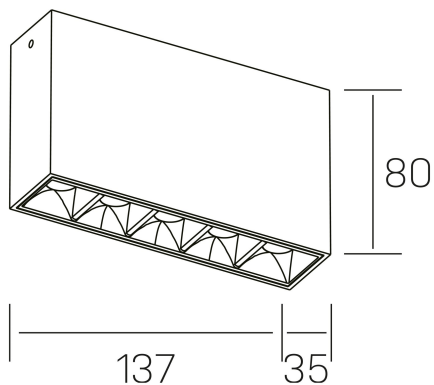

nses
K51300.01.SR.WH-BK.15.ST.9.40

GENERAL DETAILS

INSTALLATION	Surface
FINISHES ALUMINIUM	Black-White
LIGHT DIRECTION	Fixed
BEAM ANGLE	15°
INT/EXT IP DEGREE	IP20
MATERIAL	Aluminum
IK DEGREE	IK 6
UTILIZATION	Indoor
WARRANTY	3 years

ELECTRICAL DETAILS

LAMP	LED
POWER	10W
COLOUR TEMPERATURE	4000K
LUMINOUS FLUX	915 Lm
EFFICACY DIMMING	76 Lm/W
DIMABLE	No Dim
DRIVER	Integrated
CLASS PROTECTION	II
COLOUR RENDERING INDEX	CRI>90
VOLTAGE	220-240 V
FRECUENCIA	50-60 Hz
CURRENT INTENSITY	700 mA
LIFE TIME	50.000 h

GENERAL DIMENSIONS

DIMENSIONS	137×35 mm
HEIGHT	h 80 mm
DIMENSIONES DE EMBALAJE	160 × 150 × 45 mm

*Please might expect a max.15% figure reduction in finishes other than white