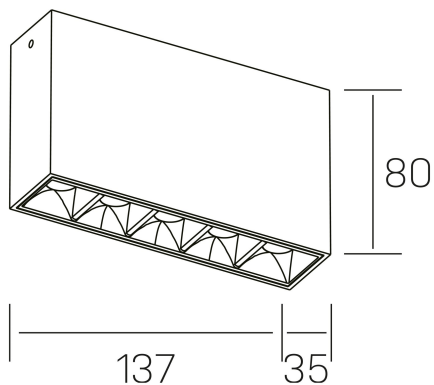

## GENERAL DETAILS

INSTALLATION	Surface
FINISHES ALUMINIUM	Black-White
LIGHT DIRECTION	Fixed
BEAM ANGLE	15°
INT/EXT IP DEGREE	IP20
MATERIAL	Aluminum
IK DEGREE	IK 6
UTILIZATION	Indoor
WARRANTY	3 years

## GENERAL DIMENSIONS

DIMENSIONS	137×35 mm
HEIGHT	h 80 mm
DIMENSIONES DE EMBALAJE	160 × 150 × 45 mm

\*Please might expect a max.15% figure reduction in finishes other than white