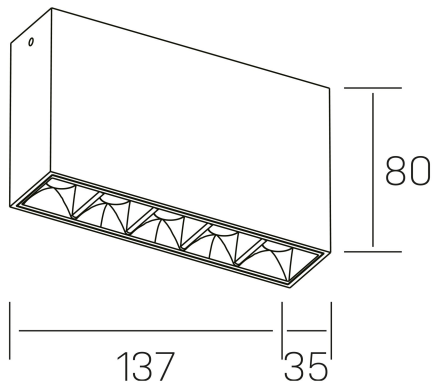

nses
K51300.01.SR.WH-BK.15.ST.9.27

GENERAL DETAILS

INSTALLATION	Surface
FINISHES ALUMINIUM	Black-White
LIGHT DIRECTION	Fixed
BEAM ANGLE	15°
INT/EXT IP DEGREE	IP20
MATERIAL	Aluminum
IK DEGREE	IK 6
UTILIZATION	Indoor
WARRANTY	3 years

ELECTRICAL DETAILS

LAMP	LED
POWER	10W
COLOUR TEMPERATURE	2700K
LUMINOUS FLUX	835 Lm
EFFICACY DIMMING	70 Lm/W
DIMABLE	No Dim
DRIVER	Integrated
CLASS PROTECTION	II
COLOUR RENDERING INDEX	CRI>90
VOLTAGE	220-240 V
FRECUENCIA	50-60 Hz
CURRENT INTENSITY	700 mA
LIFE TIME	50.000 h

GENERAL DIMENSIONS

DIMENSIONS	137×35 mm
HEIGHT	h 80 mm
DIMENSIONES DE EMBALAJE	160 × 150 × 45 mm

*Please might expect a max.15% figure reduction in finishes other than white