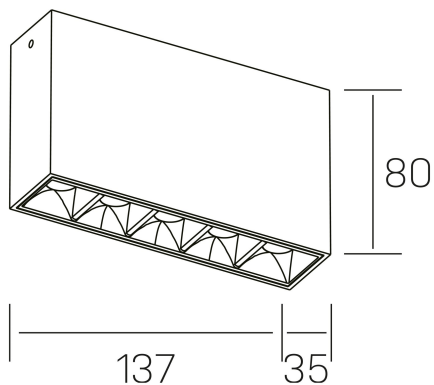

nses
K51300.01.SR.BK-BK.45.ST.9.40

GENERAL DETAILS

INSTALLATION	Surface
FINISHES ALUMINIUM	Black-Black
LIGHT DIRECTION	Fixed
BEAM ANGLE	45°
INT/EXT IP DEGREE	IP20
MATERIAL	Aluminum
IK DEGREE	IK 6
UTILIZATION	Indoor
WARRANTY	3 years

ELECTRICAL DETAILS

LAMP	LED
POWER	10W
COLOUR TEMPERATURE	4000K
LUMINOUS FLUX	915 Lm
EFFICACY DIMMING	76 Lm/W
DIMABLE	No Dim
DRIVER	Integrated
CLASS PROTECTION	II
COLOUR RENDERING INDEX	CRI>90
VOLTAGE	220-240 V
FRECUENCIA	50-60 Hz
CURRENT INTENSITY	700 mA
LIFE TIME	35.000 h

GENERAL DIMENSIONS

DIMENSIONS	137×35 mm
HEIGHT	h 80 mm
DIMENSIONES DE EMBALAJE	160 × 150 × 45 mm

*Please might expect a max.15% figure reduction in finishes other than white