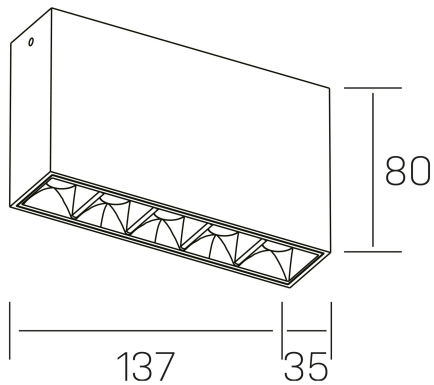

nses
K51300.01.SR.BK-BK.45.ST.9.30

GENERAL DETAILS

INSTALLATION	Surface
FINISHES ALUMINIUM	Black-Black
LIGHT DIRECTION	Fixed
BEAM ANGLE	45°
INT/EXT IP DEGREE	IP20
MATERIAL	Aluminum
IK DEGREE	IK 6
UTILIZATION	Indoor
WARRANTY	3 years

ELECTRICAL DETAILS

LAMP	LED
POWER	10W
COLOUR TEMPERATURE	3000K
LUMINOUS FLUX	875 Lm
EFFICACY DIMMING	73 Lm/W
DIMABLE	No Dim
DRIVER	Integrated
CLASS PROTECTION	II
COLOUR RENDERING INDEX	CRI>90
VOLTAGE	220-240 V
FRECUENCIA	50-60 Hz
CURRENT INTENSITY	700 mA
LIFE TIME	35.000 h

GENERAL DIMENSIONS

DIMENSIONS	137×35 mm
HEIGHT	h 80 mm
DIMENSIONES DE EMBALAJE	160 × 150 × 45 mm

*Please might expect a max.15% figure reduction in finishes other than white