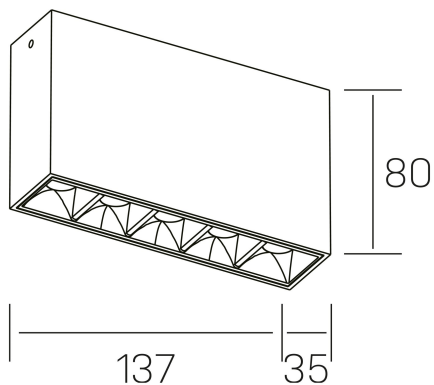

nses
K51300.01.SR.BK-BK.45.ST.9.27

GENERAL DETAILS

INSTALLATION	Surface
FINISHES ALUMINIUM	Black-Black
LIGHT DIRECTION	Fixed
BEAM ANGLE	45°
INT/EXT IP DEGREE	IP20
MATERIAL	Aluminum
IK DEGREE	IK 6
UTILIZATION	Indoor
WARRANTY	3 years

ELECTRICAL DETAILS

LAMP	LED
POWER	10W
COLOUR TEMPERATURE	2700K
LUMINOUS FLUX	835 Lm
EFFICACY DIMMING	70 Lm/W
DIMABLE	No Dim
DRIVER	Integrated
CLASS PROTECTION	II
COLOUR RENDERING INDEX	CRI>90
VOLTAGE	220-240 V
FRECUENCIA	50-60 Hz
CURRENT INTENSITY	700 mA
LIFE TIME	35.000 h

GENERAL DIMENSIONS

DIMENSIONS	137×35 mm
HEIGHT	h 80 mm
DIMENSIONES DE EMBALAJE	160 × 150 × 45 mm

*Please might expect a max.15% figure reduction in finishes other than white