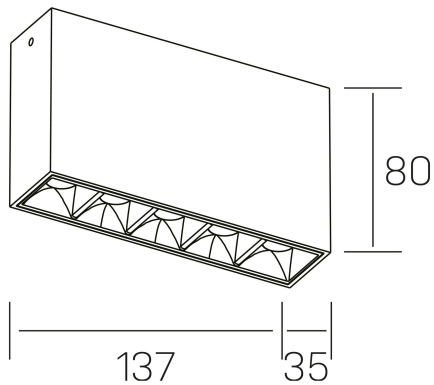

nses
K51300.01.SR.BK-BK.45.ST.9.27

GENERAL DETAILS

INSTALLATION	Surface
FINISHES ALUMINIUM	Black-Black
LIGHT DIRECTION	Fixed
BEAM ANGLE	45°
INT/EXT IP DEGREE	IP20
MATERIAL	Aluminum
IK DEGREE	IK 6
UTILIZATION	Indoor
WARRANTY	5 years

ELECTRICAL DETAILS

LAMP	LED
POWER	10W
COLOUR TEMPERATURE	2700K
LUMINOUS FLUX	835 Lm
EFFICACY DIMMING	70 Lm/W
DIMABLE	No Dim
DRIVER	Integrated
CLASS PROTECTION	II
COLOUR RENDERING INDEX	CRI>90
VOLTAGE	220-240 V
CURRENT INTENSITY	700 mA
LIFE TIME	50.000 h

GENERAL DIMENSIONS

DIMENSIONS	.01 (137x35mm)
HEIGHT	h 80 mm
DIMENSIONES DE EMBALAJE	160 × 150 × 45 mm

*Please might expect a max.15% figure reduction in finishes other than white