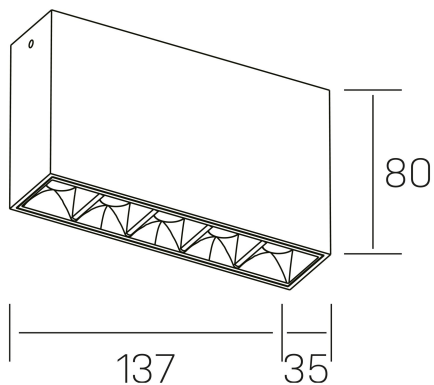

nses
K51300.01.SR.BK-BK.30.ST.9.30

GENERAL DETAILS

INSTALLATION	Surface
FINISHES ALUMINIUM	Black-Black
LIGHT DIRECTION	Fixed
BEAM ANGLE	30°
INT/EXT IP DEGREE	IP20
MATERIAL	Aluminum
IK DEGREE	IK 6
UTILIZATION	Indoor
WARRANTY	5 years

ELECTRICAL DETAILS

LAMP	LED
POWER	10W
COLOUR TEMPERATURE	3000K
LUMINOUS FLUX	875 Lm
EFFICACY DIMMING	73 Lm/W
DIMABLE	No Dim
DRIVER	Integrated
CLASS PROTECTION	II
COLOUR RENDERING INDEX	CRI>90
VOLTAGE	220-240 V
CURRENT INTENSITY	700 mA
LIFE TIME	50.000 h

GENERAL DIMENSIONS

DIMENSIONS	.01 (137x35mm)
HEIGHT	h 80 mm
DIMENSIONES DE EMBALAJE	160 × 150 × 45 mm

*Please might expect a max.15% figure reduction in finishes other than white