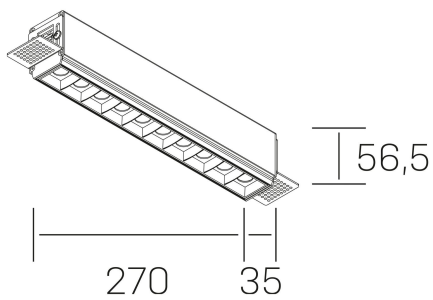

#### GENERAL DETAILS

INSTALLATION	Trimless
FINISHES ALUMINIUM	Black-White
LIGHT DIRECTION	Fixed
BEAM ANGLE	45°
INT/EXT IP DEGREE	IP20
MATERIAL	Aluminum
IK DEGREE	IK 6
UTILIZATION	Indoor
WARRANTY	5 years

#### ELECTRICAL DETAILS

LAMP	LED
POWER	20 W
COLOUR TEMPERATURE	3000K
LUMINOUS FLUX	1530 Lm
EFFICACY DIMMING	73 Lm/W
DIMABLE	DALI
DRIVER	Remote
CLASS PROTECTION	II
COLOUR RENDERING INDEX	CRI>90
VOLTAGE	220-240 V
CURRENT INTENSITY	600 mA
LIFE TIME	50.000 h

#### GENERAL DIMENSIONS

DIMENSIONS	270×35 mm
CUT OUT	275×70 mm
HEIGHT	h 56.5 mm
DIMENSIONES DE EMBALAJE	325 × 80 × 85 mm
PESO NETO	86

\*Please might expect a max.15% figure reduction in finishes other than white