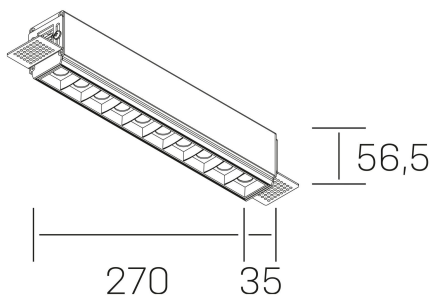

## GENERAL DETAILS

INSTALLATION	Trimless
FINISHES ALUMINIUM	Black-White
LIGHT DIRECTION	Fixed
BEAM ANGLE	30°
INT/EXT IP DEGREE	IP20
MATERIAL	Aluminum
IK DEGREE	IK 6
UTILIZATION	Indoor
WARRANTY	5 years

## GENERAL DIMENSIONS

DIMENSIONS	270×35 mm
CUT OUT	275×70 mm
HEIGHT	h 56.5 mm
DIMENSIONES DE EMBALAJE	325 × 80 × 85 mm
PESO NETO	86

\*Please might expect a max.15% figure reduction in finishes other than white