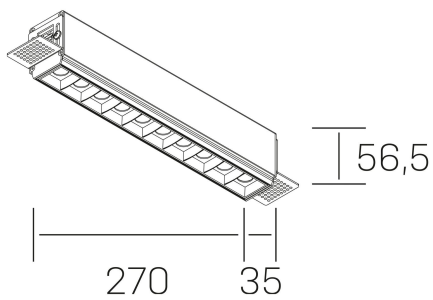

## GENERAL DETAILS

INSTALLATION	Trimless
FINISHES ALUMINIUM	Black-White
LIGHT DIRECTION	Fixed
BEAM ANGLE	30°
INT/EXT IP DEGREE	IP20
MATERIAL	Aluminum
IK DEGREE	IK 6
UTILIZATION	Indoor
WARRANTY	5 years

## ELECTRICAL DETAILS

LAMP	LED
POWER	20 W
COLOUR TEMPERATURE	4000K
LUMINOUS FLUX	1630 Lm
EFFICACY DIMMING	78 Lm/W
DIMABLE	DALI
DRIVER	Remote
CLASS PROTECTION	II
COLOUR RENDERING INDEX	CRI>90
VOLTAGE	220-240 V
CURRENT INTENSITY	600 mA
LIFE TIME	50.000 h

## GENERAL DIMENSIONS

DIMENSIONS	270×35 mm
CUT OUT	275×70 mm
HEIGHT	h 56.5 mm
DIMENSIONES DE EMBALAJE	325 × 80 × 85 mm
PESO NETO	86

\*Please might expect a max.15% figure reduction in finishes other than white