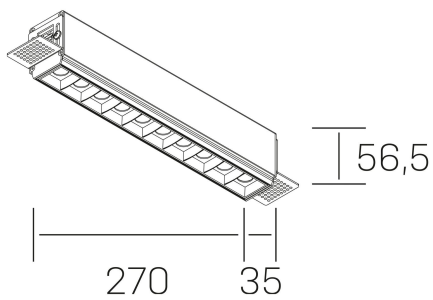

## GENERAL DETAILS

INSTALLATION	Trimless
FINISHES ALUMINIUM	Black-White
LIGHT DIRECTION	Fixed
BEAM ANGLE	15°
INT/EXT IP DEGREE	IP20
MATERIAL	Aluminum
IK DEGREE	IK 6
UTILIZATION	Indoor
WARRANTY	5 years

## GENERAL DIMENSIONS

DIMENSIONS	270×35 mm
CUT OUT	275×70 mm
HEIGHT	h 56.5 mm
DIMENSIONES DE EMBALAJE	325 × 80 × 85 mm
PESO NETO	86

\*Please might expect a max.15% figure reduction in finishes other than white