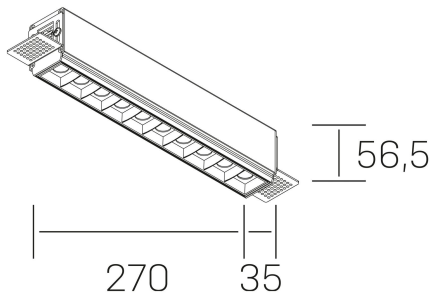

## GENERAL DETAILS

INSTALLATION	Trimless
FINISHES ALUMINIUM	Black-White
LIGHT DIRECTION	Fixed
BEAM ANGLE	15°
INT/EXT IP DEGREE	IP20
MATERIAL	Aluminum
IK DEGREE	IK 6
UTILIZATION	Indoor
WARRANTY	5 years

## ELECTRICAL DETAILS

LAMP	LED
POWER	20 W
COLOUR TEMPERATURE	4000K
LUMINOUS FLUX	1630 Lm
EFFICACY DIMMING	78 Lm/W
DIMABLE	DALI
DRIVER	Remote
CLASS PROTECTION	II
COLOUR RENDERING INDEX	CRI>90
VOLTAGE	220-240 V
CURRENT INTENSITY	600 mA
LIFE TIME	50.000 h

## GENERAL DIMENSIONS

DIMENSIONS	270×35 mm
CUT OUT	275×70 mm
HEIGHT	h 56.5 mm
DIMENSIONES DE EMBALAJE	325 × 80 × 85 mm
PESO NETO	86

\*Please might expect a max.15% figure reduction in finishes other than white