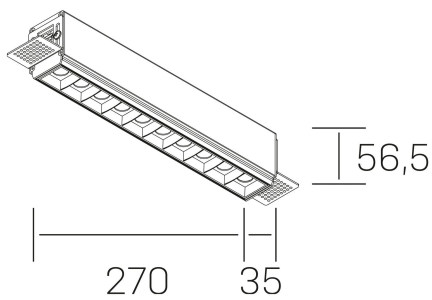

nses
K51300.03.TR.WH-BK.15.ST.9.27.DA

GENERAL DETAILS

INSTALLATION	Trimless
FINISHES ALUMINIUM	Black-White
LIGHT DIRECTION	Fixed
BEAM ANGLE	15°
INT/EXT IP DEGREE	IP20
MATERIAL	Aluminum
IK DEGREE	IK 6
UTILIZATION	Indoor
WARRANTY	5 years

ELECTRICAL DETAILS

LAMP	LED
POWER	20 W
COLOUR TEMPERATURE	2700K
LUMINOUS FLUX	1430 Lm
EFFICACY DIMMING	68 Lm/W
DIMABLE	DALI
DRIVER	Remote
CLASS PROTECTION	II
COLOUR RENDERING INDEX	CRI>90
VOLTAGE	220-240 V
CURRENT INTENSITY	600 mA
LIFE TIME	50.000 h

GENERAL DIMENSIONS

DIMENSIONS	270×35 mm
CUT OUT	275×70 mm
HEIGHT	h 56.5 mm
DIMENSIONES DE EMBALAJE	325 × 80 × 85 mm
PESO NETO	86

*Please might expect a max.15% figure reduction in finishes other than white