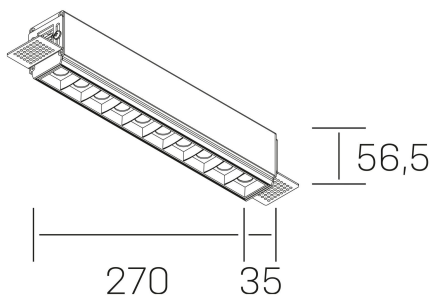

## GENERAL DETAILS

INSTALLATION	Trimless
FINISHES ALUMINIUM	Black-Black
LIGHT DIRECTION	Fixed
BEAM ANGLE	45°
INT/EXT IP DEGREE	IP20
MATERIAL	Aluminum
IK DEGREE	IK 6
UTILIZATION	Indoor
WARRANTY	5 years

## GENERAL DIMENSIONS

DIMENSIONS	270×35 mm
CUT OUT	275×70 mm
HEIGHT	h 56.5 mm
DIMENSIONES DE EMBALAJE	325 × 80 × 85 mm
PESO NETO	86

\*Please might expect a max.15% figure reduction in finishes other than white