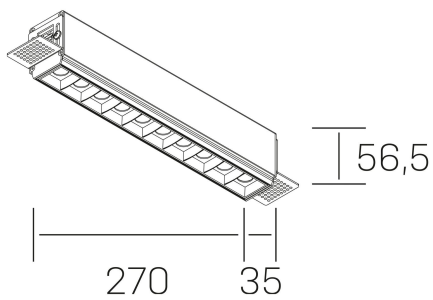

nses
K51300.03.TR.BK-BK.45.ST.9.30.DA

GENERAL DETAILS

INSTALLATION	Trimless
FINISHES ALUMINIUM	Black-Black
LIGHT DIRECTION	Fixed
BEAM ANGLE	45°
INT/EXT IP DEGREE	IP20
MATERIAL	Aluminum
IK DEGREE	IK 6
UTILIZATION	Indoor
WARRANTY	5 years

ELECTRICAL DETAILS

LAMP	LED
POWER	20 W
COLOUR TEMPERATURE	2700K
LUMINOUS FLUX	1430 Lm
EFFICACY DIMMING	68 Lm/W
DIMABLE	DALI
DRIVER	Remote
CLASS PROTECTION	II
COLOUR RENDERING INDEX	CRI>90
VOLTAGE	220-240 V
CURRENT INTENSITY	600 mA
LIFE TIME	50.000 h

GENERAL DIMENSIONS

DIMENSIONS	270×35 mm
CUT OUT	275×70 mm
HEIGHT	h 56.5 mm
DIMENSIONES DE EMBALAJE	325 × 80 × 85 mm
PESO NETO	86

*Please might expect a max.15% figure reduction in finishes other than white