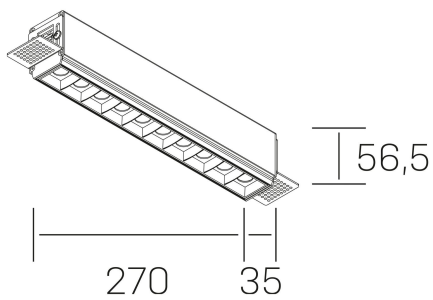

n ses
K51300.03.TR.BK-BK.30.ST.9.27.DA

GENERAL DETAILS

INSTALLATION	Trimless
FINISHES ALUMINIUM	Black-Black
LIGHT DIRECTION	Fixed
BEAM ANGLE	30°
INT/EXT IP DEGREE	IP20
MATERIAL	Aluminum
IK DEGREE	IK 6
UTILIZATION	Indoor
WARRANTY	5 years

ELECTRICAL DETAILS

LAMP	LED
POWER	20 W
COLOUR TEMPERATURE	4000K
LUMINOUS FLUX	1630 Lm
EFFICACY DIMMING	78 Lm/W
DIMABLE	DALI
DRIVER	Remote
CLASS PROTECTION	II
COLOUR RENDERING INDEX	CRI>90
VOLTAGE	220-240 V
CURRENT INTENSITY	600 mA
LIFE TIME	50.000 h

GENERAL DIMENSIONS

DIMENSIONS	270×35 mm
CUT OUT	275×70 mm
HEIGHT	h 56.5 mm
DIMENSIONES DE EMBALAJE	325 × 80 × 85 mm
PESO NETO	86

*Please might expect a max.15% figure reduction in finishes other than white