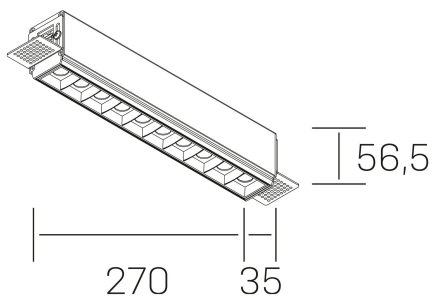

nses
K51300.03.TR.BK-BK.15.ST.9.30.DA

GENERAL DETAILS

INSTALLATION	Trimless
FINISHES ALUMINIUM	Black-Black
LIGHT DIRECTION	Fixed
BEAM ANGLE	15°
INT/EXT IP DEGREE	IP20
MATERIAL	Aluminum
IK DEGREE	IK 6
UTILIZATION	Indoor
WARRANTY	5 years

ELECTRICAL DETAILS

LAMP	LED
POWER	20 W
COLOUR TEMPERATURE	4000K
LUMINOUS FLUX	1630 Lm
EFFICACY DIMMING	78 Lm/W
DIMABLE	DALI
DRIVER	Remote
CLASS PROTECTION	II
COLOUR RENDERING INDEX	CRI>90
VOLTAGE	220-240 V
CURRENT INTENSITY	600 mA
LIFE TIME	50.000 h

GENERAL DIMENSIONS

DIMENSIONS	270×35 mm
CUT OUT	275×70 mm
HEIGHT	h 56.5 mm
DIMENSIONES DE EMBALAJE	325 × 80 × 85 mm
PESO NETO	86

*Please might expect a max.15% figure reduction in finishes other than white