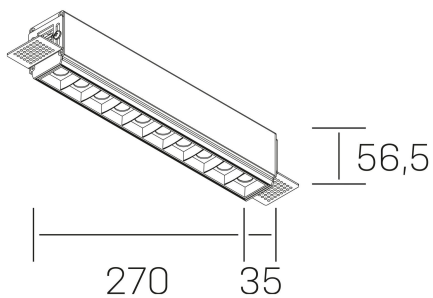

nses
K51300.03.TR.BK-BK.15.ST.9.27.DA

GENERAL DETAILS

INSTALLATION	Trimless
FINISHES ALUMINIUM	Black-Black
LIGHT DIRECTION	Fixed
BEAM ANGLE	15°
INT/EXT IP DEGREE	IP20
MATERIAL	Aluminum
IK DEGREE	IK 6
UTILIZATION	Indoor
WARRANTY	5 years

ELECTRICAL DETAILS

LAMP	LED
POWER	20 W
COLOUR TEMPERATURE	2700K
LUMINOUS FLUX	1430 Lm
EFFICACY DIMMING	68 Lm/W
DIMABLE	DALI
DRIVER	Remote
CLASS PROTECTION	II
COLOUR RENDERING INDEX	CRI>90
VOLTAGE	220-240 V
CURRENT INTENSITY	600 mA
LIFE TIME	50.000 h

GENERAL DIMENSIONS

DIMENSIONS	270×35 mm
CUT OUT	275×70 mm
HEIGHT	h 56.5 mm
DIMENSIONES DE EMBALAJE	325 × 80 × 85 mm
PESO NETO	86

*Please might expect a max.15% figure reduction in finishes other than white