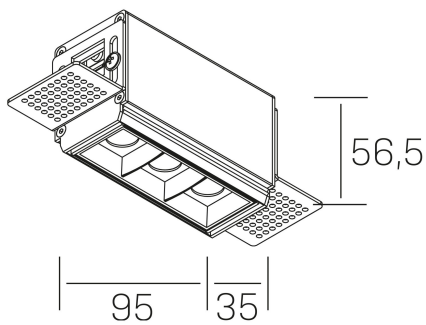

nses
K51300.01.TR.WH-BK.45.ST.9.40.DA

GENERAL DETAILS

INSTALLATION	Trimless
FINISHES ALUMINIUM	Black-White
LIGHT DIRECTION	Fixed
BEAM ANGLE	45°
INT/EXT IP DEGREE	IP20
MATERIAL	Aluminum
IK DEGREE	IK 6
UTILIZATION	Indoor
WARRANTY	5 years

ELECTRICAL DETAILS

LAMP	LED
POWER	6 W
COLOUR TEMPERATURE	4000K
LUMINOUS FLUX	560 Lm
EFFICACY DIMMING	80 Lm/W
DIMABLE	DALI
DRIVER	Remote
CLASS PROTECTION	II
COLOUR RENDERING INDEX	CRI>90
VOLTAGE	220-240 V
CURRENT INTENSITY	700 mA
LIFE TIME	50.000 h

GENERAL DIMENSIONS

DIMENSIONS	95×35 mm
CUT OUT	100×70 mm
HEIGHT	h 56.5 mm
DIMENSIONES DE EMBALAJE	190 × 80 × 85 mm
PESO NETO	38

*Please might expect a max.15% figure reduction in finishes other than white