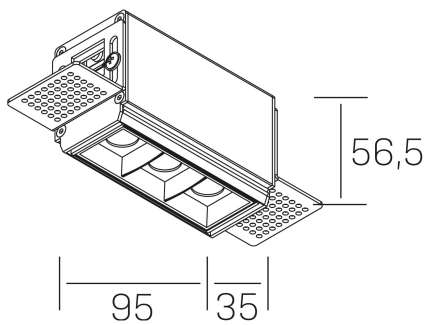

nses
K51300.01.TR.WH-BK.45.ST.9.30.DA

GENERAL DETAILS

INSTALLATION	Trimless
FINISHES ALUMINIUM	Black-White
LIGHT DIRECTION	Fixed
BEAM ANGLE	45°
INT/EXT IP DEGREE	IP20
MATERIAL	Aluminum
IK DEGREE	IK 6
UTILIZATION	Indoor
WARRANTY	5 years

ELECTRICAL DETAILS

LAMP	LED
POWER	6 W
COLOUR TEMPERATURE	3000K
LUMINOUS FLUX	520 Lm
EFFICACY DIMMING	74 Lm/W
DIMABLE	DALI
DRIVER	Remote
CLASS PROTECTION	II
COLOUR RENDERING INDEX	CRI>90
VOLTAGE	220-240 V
CURRENT INTENSITY	700 mA
LIFE TIME	50.000 h

GENERAL DIMENSIONS

DIMENSIONS	95×35 mm
CUT OUT	100×70 mm
HEIGHT	h 56.5 mm
DIMENSIONES DE EMBALAJE	190 × 80 × 85 mm
PESO NETO	38

*Please might expect a max.15% figure reduction in finishes other than white