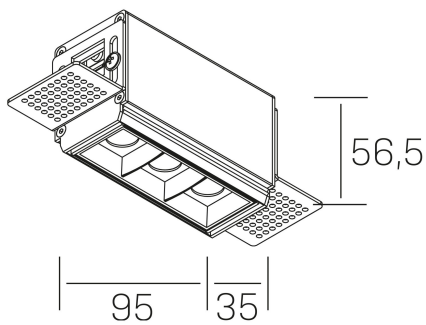

nses
K51300.01.TR.WH-BK.45.ST.9.27.DA

GENERAL DETAILS

INSTALLATION	Trimless
FINISHES ALUMINIUM	Black-White
LIGHT DIRECTION	Fixed
BEAM ANGLE	45°
INT/EXT IP DEGREE	IP20
MATERIAL	Aluminum
IK DEGREE	IK 6
UTILIZATION	Indoor
WARRANTY	5 years

ELECTRICAL DETAILS

LAMP	LED
POWER	6 W
COLOUR TEMPERATURE	2700K
LUMINOUS FLUX	480 Lm
EFFICACY DIMMING	69 Lm/W
DIMABLE	DALI
DRIVER	Remote
CLASS PROTECTION	II
COLOUR RENDERING INDEX	CRI>90
VOLTAGE	220-240 V
CURRENT INTENSITY	700 mA
LIFE TIME	50.000 h

GENERAL DIMENSIONS

DIMENSIONS	95×35 mm
CUT OUT	100×70 mm
HEIGHT	h 56.5 mm
DIMENSIONES DE EMBALAJE	190 × 80 × 85 mm
PESO NETO	38

*Please might expect a max.15% figure reduction in finishes other than white