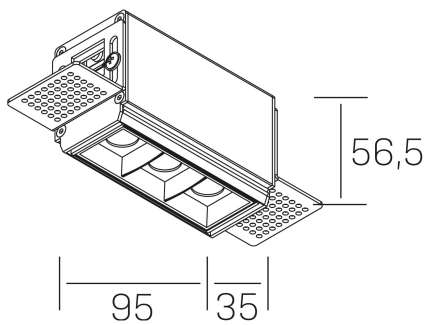

nses
K51300.01.TR.WH-BK.30.ST.9.40.DA

GENERAL DETAILS

INSTALLATION	Trimless
FINISHES ALUMINIUM	Black-White
LIGHT DIRECTION	Fixed
BEAM ANGLE	30°
INT/EXT IP DEGREE	IP20
MATERIAL	Aluminum
IK DEGREE	IK 6
UTILIZATION	Indoor
WARRANTY	5 years

ELECTRICAL DETAILS

LAMP	LED
POWER	6 W
COLOUR TEMPERATURE	4000K
LUMINOUS FLUX	560 Lm
EFFICACY DIMMING	80 Lm/W
DIMABLE	DALI
DRIVER	Remote
CLASS PROTECTION	II
COLOUR RENDERING INDEX	CRI>90
VOLTAGE	220-240 V
CURRENT INTENSITY	700 mA
LIFE TIME	50.000 h

GENERAL DIMENSIONS

DIMENSIONS	95×35 mm
CUT OUT	100×70 mm
HEIGHT	h 56.5 mm
DIMENSIONES DE EMBALAJE	190 × 80 × 85 mm
PESO NETO	38

*Please might expect a max.15% figure reduction in finishes other than white