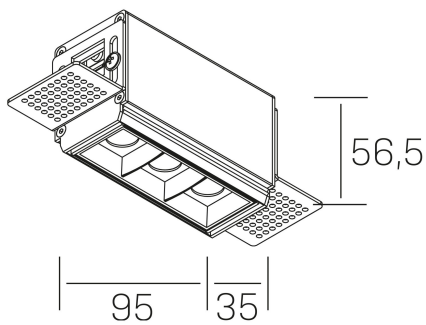

## GENERAL DETAILS

INSTALLATION	Trimless
FINISHES ALUMINIUM	Black-White
LIGHT DIRECTION	Fixed
BEAM ANGLE	30°
INT/EXT IP DEGREE	IP20
MATERIAL	Aluminum
IK DEGREE	IK 6
UTILIZATION	Indoor
WARRANTY	5 years

## ELECTRICAL DETAILS

LAMP	LED
POWER	6 W
COLOUR TEMPERATURE	3000K
LUMINOUS FLUX	520 Lm
EFFICACY DIMMING	74 Lm/W
DIMABLE	DALI
DRIVER	Remote
CLASS PROTECTION	II
COLOUR RENDERING INDEX	CRI>90
VOLTAGE	220-240 V
CURRENT INTENSITY	700 mA
LIFE TIME	50.000 h

## GENERAL DIMENSIONS

DIMENSIONS	95×35 mm
CUT OUT	100×70 mm
HEIGHT	h 56.5 mm
DIMENSIONES DE EMBALAJE	190 × 80 × 85 mm
PESO NETO	38

\*Please might expect a max.15% figure reduction in finishes other than white