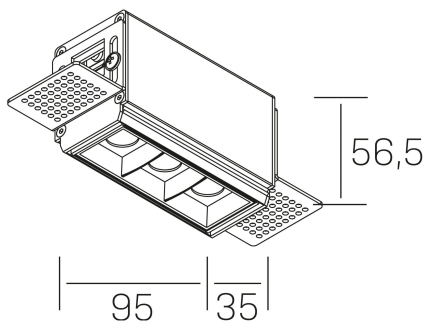

nses
K51300.01.TR.WH-BK.30.ST.9.27.DA

GENERAL DETAILS

INSTALLATION	Trimless
FINISHES ALUMINIUM	Black-White
LIGHT DIRECTION	Fixed
BEAM ANGLE	30°
INT/EXT IP DEGREE	IP20
MATERIAL	Aluminum
IK DEGREE	IK 6
UTILIZATION	Indoor
WARRANTY	5 years

ELECTRICAL DETAILS

LAMP	LED
POWER	6 W
COLOUR TEMPERATURE	2700K
LUMINOUS FLUX	480 Lm
EFFICACY DIMMING	69 Lm/W
DIMABLE	DALI
DRIVER	Remote
CLASS PROTECTION	II
COLOUR RENDERING INDEX	CRI>90
VOLTAGE	220-240 V
CURRENT INTENSITY	700 mA
LIFE TIME	50.000 h

GENERAL DIMENSIONS

DIMENSIONS	95×35 mm
CUT OUT	100×70 mm
HEIGHT	h 56.5 mm
DIMENSIONES DE EMBALAJE	190 × 80 × 85 mm
PESO NETO	38

*Please might expect a max.15% figure reduction in finishes other than white