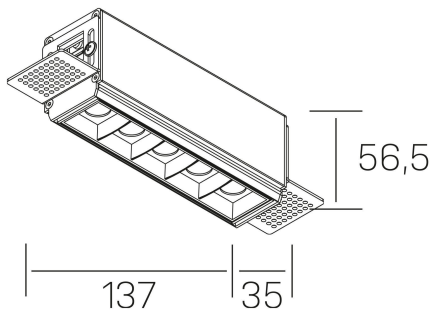

nses
K51300.02.TR.BK-BK.45.ST.9.30.DA

GENERAL DETAILS

INSTALLATION	Trimless
FINISHES ALUMINIUM	Black-Black
LIGHT DIRECTION	Fixed
BEAM ANGLE	45°
INT/EXT IP DEGREE	IP20
MATERIAL	Aluminum
IK DEGREE	IK 6
UTILIZATION	Indoor
WARRANTY	5 years

ELECTRICAL DETAILS

LAMP	LED
POWER	10W
COLOUR TEMPERATURE	2700K
LUMINOUS FLUX	835 Lm
EFFICACY DIMMING	70 Lm/W
DIMABLE	DALI
DRIVER	Remote
CLASS PROTECTION	II
COLOUR RENDERING INDEX	CRI>90
VOLTAGE	220-240 V
CURRENT INTENSITY	700 mA
LIFE TIME	50.000 h

GENERAL DIMENSIONS

DIMENSIONS	137×35 mm
CUT OUT	143×70 mm
HEIGHT	h 56.5 mm
DIMENSIONES DE EMBALAJE	190 × 80 × 85 mm
PESO NETO	48

*Please might expect a max.15% figure reduction in finishes other than white