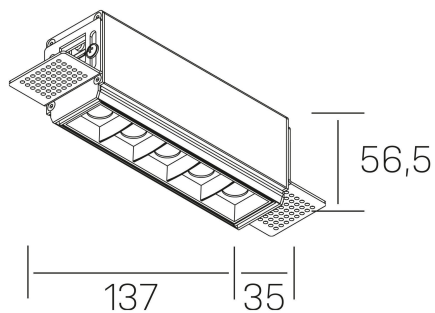

nses
K51300.02.TR.BK-BK.45.ST.9.27.DA

GENERAL DETAILS

INSTALLATION	Trimless
FINISHES ALUMINIUM	Black-Black
LIGHT DIRECTION	Fixed
BEAM ANGLE	45°
INT/EXT IP DEGREE	IP20
MATERIAL	Aluminum
IK DEGREE	IK 6
UTILIZATION	Indoor
WARRANTY	5 years

ELECTRICAL DETAILS

LAMP	LED
POWER	10W
COLOUR TEMPERATURE	4000K
LUMINOUS FLUX	915 Lm
EFFICACY DIMMING	76 Lm/W
DIMABLE	DALI
DRIVER	Remote
CLASS PROTECTION	II
COLOUR RENDERING INDEX	CRI>90
VOLTAGE	220-240 V
CURRENT INTENSITY	700 mA
LIFE TIME	50.000 h

GENERAL DIMENSIONS

DIMENSIONS	137×35 mm
CUT OUT	143×70 mm
HEIGHT	h 56.5 mm
DIMENSIONES DE EMBALAJE	190 × 80 × 85 mm
PESO NETO	48

*Please might expect a max.15% figure reduction in finishes other than white