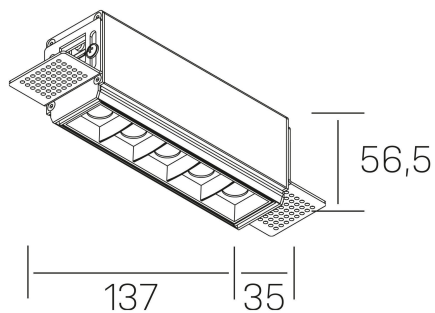

nses
K51300.02.TR.BK-BK.30.ST.9.30.DA

GENERAL DETAILS

INSTALLATION	Trimless
FINISHES ALUMINIUM	Black-Black
LIGHT DIRECTION	Fixed
BEAM ANGLE	30°
INT/EXT IP DEGREE	IP20
MATERIAL	Aluminum
IK DEGREE	IK 6
UTILIZATION	Indoor
WARRANTY	5 years

ELECTRICAL DETAILS

LAMP	LED
POWER	10W
COLOUR TEMPERATURE	4000K
LUMINOUS FLUX	915 Lm
EFFICACY DIMMING	76 Lm/W
DIMABLE	DALI
DRIVER	Remote
CLASS PROTECTION	II
COLOUR RENDERING INDEX	CRI>90
VOLTAGE	220-240 V
CURRENT INTENSITY	700 mA
LIFE TIME	50.000 h

GENERAL DIMENSIONS

DIMENSIONS	137×35 mm
CUT OUT	143×70 mm
HEIGHT	h 56.5 mm
DIMENSIONES DE EMBALAJE	190 × 80 × 85 mm
PESO NETO	48

*Please might expect a max.15% figure reduction in finishes other than white