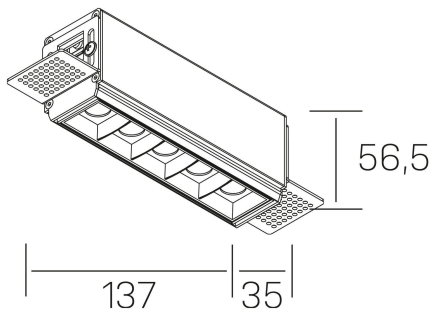

nses
K51300.02.TR.BK-BK.15.ST.9.27.DA

GENERAL DETAILS

INSTALLATION	Trimless
FINISHES ALUMINIUM	Black-Black
LIGHT DIRECTION	Fixed
BEAM ANGLE	15°
INT/EXT IP DEGREE	IP20
MATERIAL	Aluminum
IK DEGREE	IK 6
UTILIZATION	Indoor
WARRANTY	5 years

ELECTRICAL DETAILS

LAMP	LED
POWER	10W
COLOUR TEMPERATURE	2700K
LUMINOUS FLUX	835 Lm
EFFICACY DIMMING	70 Lm/W
DIMABLE	DALI
DRIVER	Remote
CLASS PROTECTION	II
COLOUR RENDERING INDEX	CRI>90
VOLTAGE	220-240 V
CURRENT INTENSITY	700 mA
LIFE TIME	50.000 h

GENERAL DIMENSIONS

DIMENSIONS	137×35 mm
CUT OUT	143×70 mm
HEIGHT	h 56.5 mm
DIMENSIONES DE EMBALAJE	190 × 80 × 85 mm
PESO NETO	48

*Please might expect a max.15% figure reduction in finishes other than white