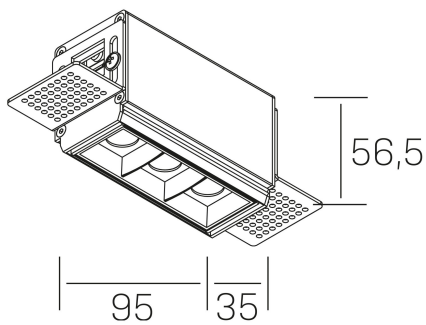

nses
K51300.01.TR.WH-BK.15.ST.9.30.DA

GENERAL DETAILS

INSTALLATION	Trimless
FINISHES ALUMINIUM	Black-White
LIGHT DIRECTION	Fixed
BEAM ANGLE	15°
INT/EXT IP DEGREE	IP20
MATERIAL	Aluminum
IK DEGREE	IK 6
UTILIZATION	Indoor
WARRANTY	5 years

ELECTRICAL DETAILS

LAMP	LED
POWER	6 W
COLOUR TEMPERATURE	3000K
LUMINOUS FLUX	520 Lm
EFFICACY DIMMING	74 Lm/W
DIMABLE	DALI
DRIVER	Remote
CLASS PROTECTION	II
COLOUR RENDERING INDEX	CRI>90
VOLTAGE	220-240 V
CURRENT INTENSITY	700 mA
LIFE TIME	50.000 h

GENERAL DIMENSIONS

DIMENSIONS	95×35 mm
CUT OUT	100×70 mm
HEIGHT	h 56.5 mm
DIMENSIONES DE EMBALAJE	190 × 80 × 85 mm
PESO NETO	38

*Please might expect a max.15% figure reduction in finishes other than white