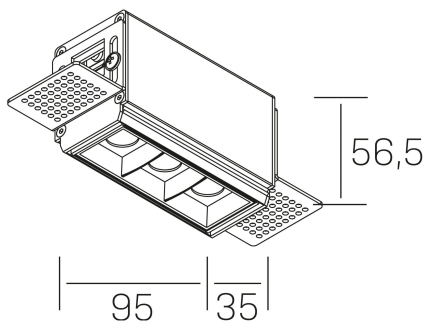

**n ses**  
K51300.01.TR.BK-BK.45.ST.9.40.DA

## GENERAL DETAILS

INSTALLATION	Trimless
FINISHES ALUMINIUM	Black-Black
LIGHT DIRECTION	Fixed
BEAM ANGLE	45°
INT/EXT IP DEGREE	IP20
MATERIAL	Aluminum
IK DEGREE	IK 6
UTILIZATION	Indoor
WARRANTY	5 years

## ELECTRICAL DETAILS

LAMP	LED
POWER	6 W
COLOUR TEMPERATURE	4000K
LUMINOUS FLUX	560 Lm
EFFICACY DIMMING	80 Lm/W
DIMABLE	DALI
DRIVER	Remote
CLASS PROTECTION	II
COLOUR RENDERING INDEX	CRI>90
VOLTAGE	220-240 V
CURRENT INTENSITY	700 mA
LIFE TIME	50.000 h

## GENERAL DIMENSIONS

DIMENSIONS	95×35 mm
CUT OUT	100×70 mm
HEIGHT	h 56.5 mm
DIMENSIONES DE EMBALAJE	190 × 80 × 85 mm
PESO NETO	38

\*Please might expect a max.15% figure reduction in finishes other than white