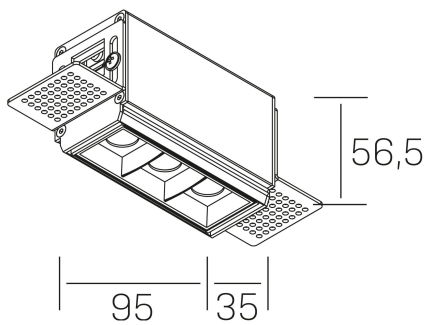

n ses
K51300.01.TR.BK-BK.45.ST.9.30.DA

GENERAL DETAILS

INSTALLATION	Trimless
FINISHES ALUMINIUM	Black-Black
LIGHT DIRECTION	Fixed
BEAM ANGLE	45°
INT/EXT IP DEGREE	IP20
MATERIAL	Aluminum
IK DEGREE	IK 6
UTILIZATION	Indoor
WARRANTY	5 years

ELECTRICAL DETAILS

LAMP	LED
POWER	6 W
COLOUR TEMPERATURE	3000K
LUMINOUS FLUX	520 Lm
EFFICACY DIMMING	74 Lm/W
DIMABLE	DALI
DRIVER	Remote
CLASS PROTECTION	II
COLOUR RENDERING INDEX	CRI>90
VOLTAGE	220-240 V
CURRENT INTENSITY	700 mA
LIFE TIME	50.000 h

GENERAL DIMENSIONS

DIMENSIONS	95×35 mm
CUT OUT	100×70 mm
HEIGHT	h 56.5 mm
DIMENSIONES DE EMBALAJE	190 × 80 × 85 mm
PESO NETO	38

*Please might expect a max.15% figure reduction in finishes other than white