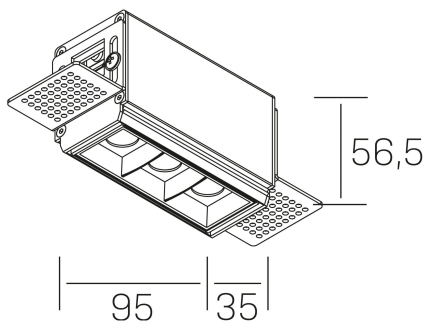

nseS
K51300.01.TR.BK-BK.45.ST.9.27.DA

GENERAL DETAILS

INSTALLATION	Trimless
FINISHES ALUMINIUM	Black-Black
LIGHT DIRECTION	Fixed
BEAM ANGLE	45°
INT/EXT IP DEGREE	IP20
MATERIAL	Aluminum
IK DEGREE	IK 6
UTILIZATION	Indoor
WARRANTY	5 years

ELECTRICAL DETAILS

LAMP	LED
POWER	6 W
COLOUR TEMPERATURE	2700K
LUMINOUS FLUX	480 Lm
EFFICACY DIMMING	69 Lm/W
DIMABLE	DALI
DRIVER	Remote
CLASS PROTECTION	II
COLOUR RENDERING INDEX	CRI>90
VOLTAGE	220-240 V
CURRENT INTENSITY	700 mA
LIFE TIME	50.000 h

GENERAL DIMENSIONS

DIMENSIONS	95×35 mm
CUT OUT	100×70 mm
HEIGHT	h 56.5 mm
DIMENSIONES DE EMBALAJE	190 × 80 × 85 mm
PESO NETO	38

*Please might expect a max.15% figure reduction in finishes other than white