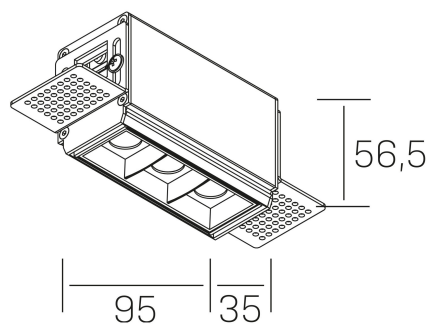

nseS
K51300.01.TR.BK-BK.30.ST.9.40.DA

GENERAL DETAILS

INSTALLATION	Trimless
FINISHES ALUMINIUM	Black-Black
LIGHT DIRECTION	Fixed
BEAM ANGLE	30°
INT/EXT IP DEGREE	IP20
MATERIAL	Aluminum
IK DEGREE	IK 6
UTILIZATION	Indoor
WARRANTY	5 years

ELECTRICAL DETAILS

LAMP	LED
POWER	6 W
COLOUR TEMPERATURE	4000K
LUMINOUS FLUX	560 Lm
EFFICACY DIMMING	80 Lm/W
DIMABLE	DALI
DRIVER	Remote
CLASS PROTECTION	II
COLOUR RENDERING INDEX	CRI>90
VOLTAGE	220-240 V
CURRENT INTENSITY	700 mA
LIFE TIME	50.000 h

GENERAL DIMENSIONS

DIMENSIONS	95×35 mm
CUT OUT	100×70 mm
HEIGHT	h 56.5 mm
DIMENSIONES DE EMBALAJE	190 × 80 × 85 mm
PESO NETO	38

*Please might expect a max.15% figure reduction in finishes other than white