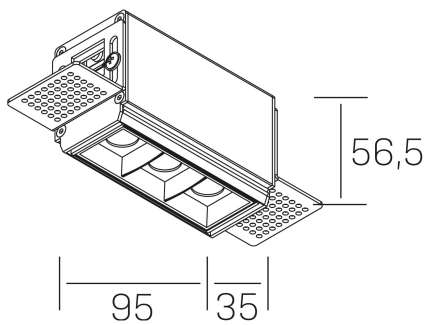

#### GENERAL DETAILS

INSTALLATION	Trimless
FINISHES ALUMINIUM	Black-Black
LIGHT DIRECTION	Fixed
BEAM ANGLE	30°
INT/EXT IP DEGREE	IP20
MATERIAL	Aluminum
IK DEGREE	IK 6
UTILIZATION	Indoor
WARRANTY	5 years

#### ELECTRICAL DETAILS

LAMP	LED
POWER	6 W
COLOUR TEMPERATURE	3000K
LUMINOUS FLUX	520 Lm
EFFICACY DIMMING	74 Lm/W
DIMABLE	DALI
DRIVER	Remote
CLASS PROTECTION	II
COLOUR RENDERING INDEX	CRI>90
VOLTAGE	220-240 V
CURRENT INTENSITY	700 mA
LIFE TIME	50.000 h

#### GENERAL DIMENSIONS

DIMENSIONS	95×35 mm
CUT OUT	100×70 mm
HEIGHT	h 56.5 mm
DIMENSIONES DE EMBALAJE	190 × 80 × 85 mm
PESO NETO	38

\*Please might expect a max.15% figure reduction in finishes other than white