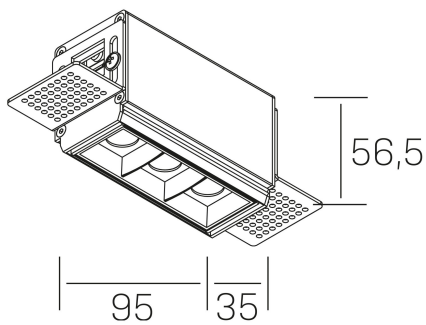

n ses
K51300.01.TR.BK-BK.30.ST.9.27.DA

GENERAL DETAILS

INSTALLATION	Trimless
FINISHES ALUMINIUM	Black-Black
LIGHT DIRECTION	Fixed
BEAM ANGLE	30°
INT/EXT IP DEGREE	IP20
MATERIAL	Aluminum
IK DEGREE	IK 6
UTILIZATION	Indoor
WARRANTY	5 years

ELECTRICAL DETAILS

LAMP	LED
POWER	6 W
COLOUR TEMPERATURE	2700K
LUMINOUS FLUX	480 Lm
EFFICACY DIMMING	69 Lm/W
DIMABLE	DALI
DRIVER	Remote
CLASS PROTECTION	II
COLOUR RENDERING INDEX	CRI>90
VOLTAGE	220-240 V
CURRENT INTENSITY	700 mA
LIFE TIME	50.000 h

GENERAL DIMENSIONS

DIMENSIONS	95×35 mm
CUT OUT	100×70 mm
HEIGHT	h 56.5 mm
DIMENSIONES DE EMBALAJE	190 × 80 × 85 mm
PESO NETO	38

*Please might expect a max.15% figure reduction in finishes other than white