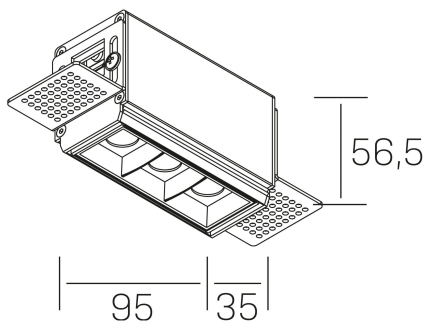

nseS
K51300.01.TR.BK-BK.15.ST.9.40.DA

GENERAL DETAILS

INSTALLATION	Trimless
FINISHES ALUMINIUM	Black-Black
LIGHT DIRECTION	Fixed
BEAM ANGLE	15°
INT/EXT IP DEGREE	IP20
MATERIAL	Aluminum
IK DEGREE	IK 6
UTILIZATION	Indoor
WARRANTY	5 years

ELECTRICAL DETAILS

LAMP	LED
POWER	6 W
COLOUR TEMPERATURE	4000K
LUMINOUS FLUX	560 Lm
EFFICACY DIMMING	80 Lm/W
DIMABLE	DALI
DRIVER	Remote
CLASS PROTECTION	II
COLOUR RENDERING INDEX	CRI>90
VOLTAGE	220-240 V
CURRENT INTENSITY	700 mA
LIFE TIME	50.000 h

GENERAL DIMENSIONS

DIMENSIONS	95×35 mm
CUT OUT	100×70 mm
HEIGHT	h 56.5 mm
DIMENSIONES DE EMBALAJE	190 × 80 × 85 mm
PESO NETO	38

*Please might expect a max.15% figure reduction in finishes other than white