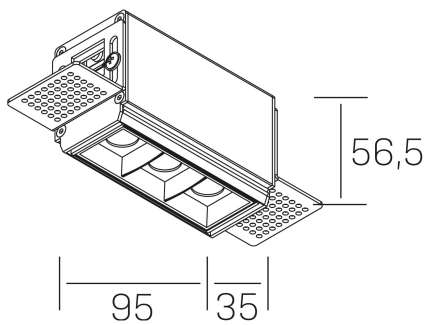

**n ses**  
K51300.01.TR.BK-BK.15.ST.9.27.DA

## GENERAL DETAILS

INSTALLATION	Trimless
FINISHES ALUMINIUM	Black-Black
LIGHT DIRECTION	Fixed
BEAM ANGLE	15°
INT/EXT IP DEGREE	IP20
MATERIAL	Aluminum
IK DEGREE	IK 6
UTILIZATION	Indoor
WARRANTY	5 years

## GENERAL DIMENSIONS

DIMENSIONS	95×35 mm
CUT OUT	100×70 mm
HEIGHT	h 56.5 mm
DIMENSIONES DE EMBALAJE	190 × 80 × 85 mm
PESO NETO	38

\*Please might expect a max.15% figure reduction in finishes other than white