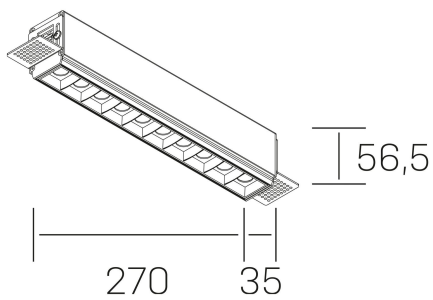

n ses
K51300.03.TR.BK-BK.30.ST.9.27.PU

GENERAL DETAILS

INSTALLATION	Trimless
FINISHES ALUMINIUM	Black-Black
LIGHT DIRECTION	Fixed
BEAM ANGLE	30°
INT/EXT IP DEGREE	IP20
MATERIAL	Aluminum
IK DEGREE	IK 6
UTILIZATION	Indoor
WARRANTY	3 years

ELECTRICAL DETAILS

LAMP	LED
POWER	20 W
COLOUR TEMPERATURE	2700K
LUMINOUS FLUX	1430 Lm
EFFICACY DIMMING	68 Lm/W
DIMABLE	Push
DRIVER	Remote
CLASS PROTECTION	II
COLOUR RENDERING INDEX	CRI>90
VOLTAGE	220-240 V
FRECUENCIA	50-60 Hz
CURRENT INTENSITY	600 mA
LIFE TIME	50.000 h

GENERAL DIMENSIONS

DIMENSIONS	270×35 mm
CUT OUT	275×70 mm
HEIGHT	h 56.5 mm
DIMENSIONES DE EMBALAJE	325 × 80 × 85 mm
PESO NETO	86

*Please might expect a max.15% figure reduction in finishes other than white